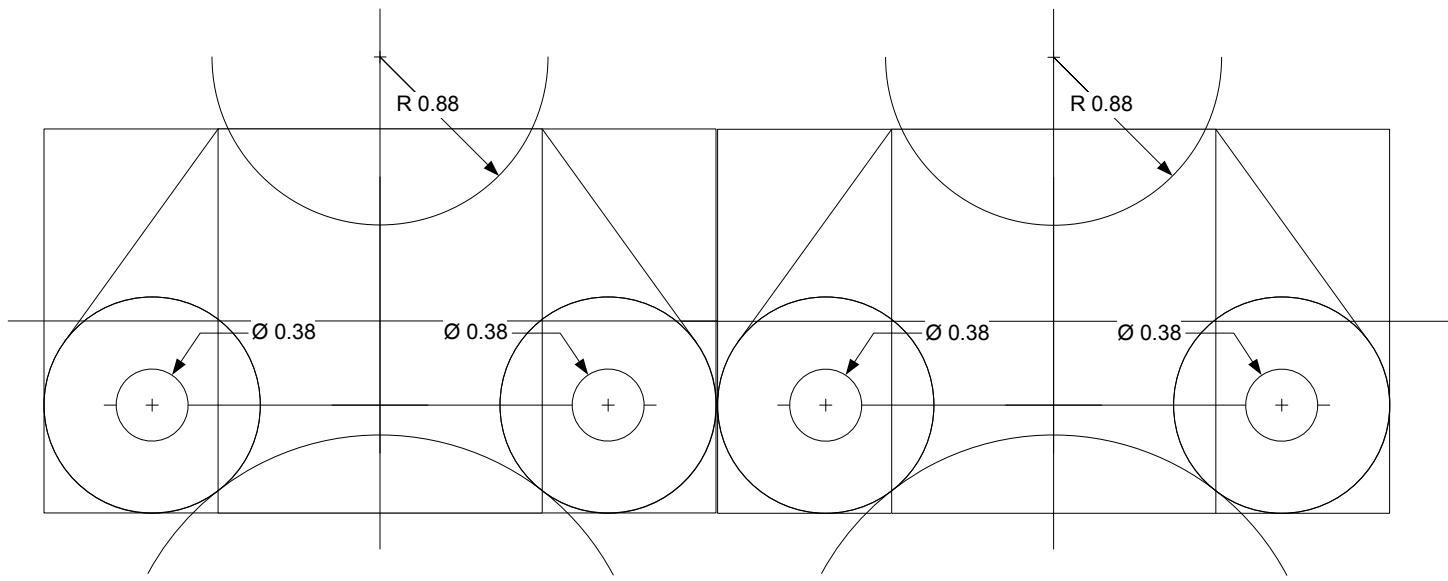

Cabane V Fitting Blank (30421)  
Use .190 4130 plate to combine 30411 and  
30421 into one piece.

80342-9  
Cabane tube reinforcement plates  
1 x 3.25 x .062