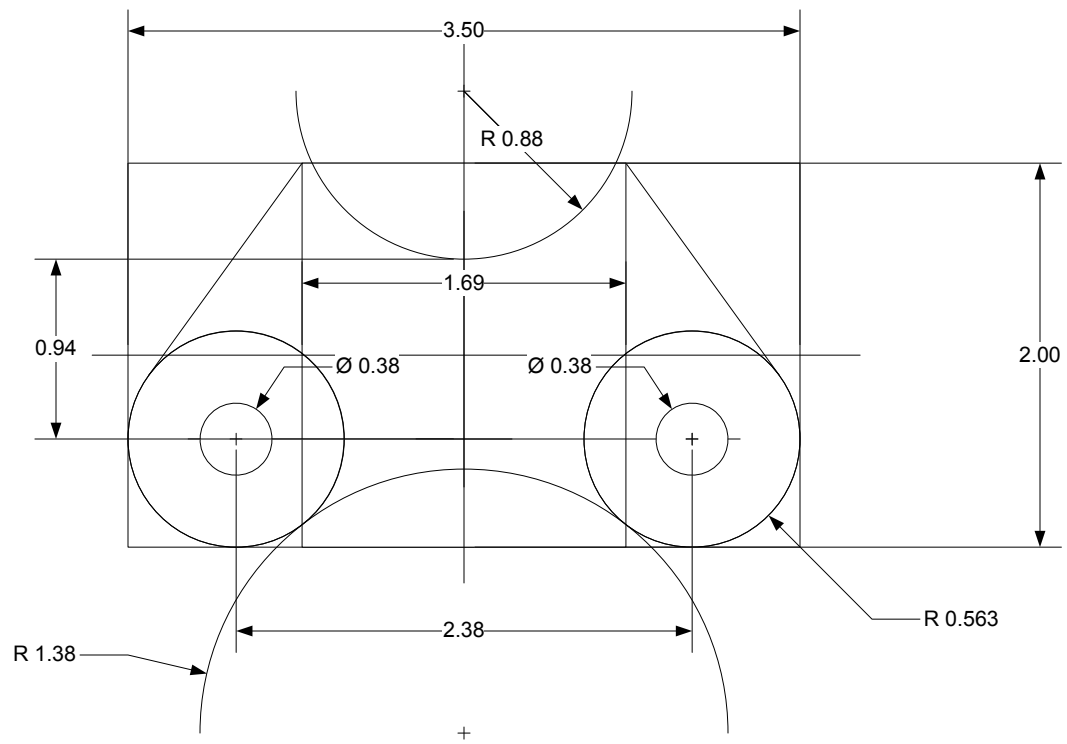

Cabane V Fitting Blank (30421)  
Use .190 4130 plate to combine 30411 and  
30421 into one piece.

80342-9  
Cabane tube reinforcement plates  
1 x 3.25 x .062